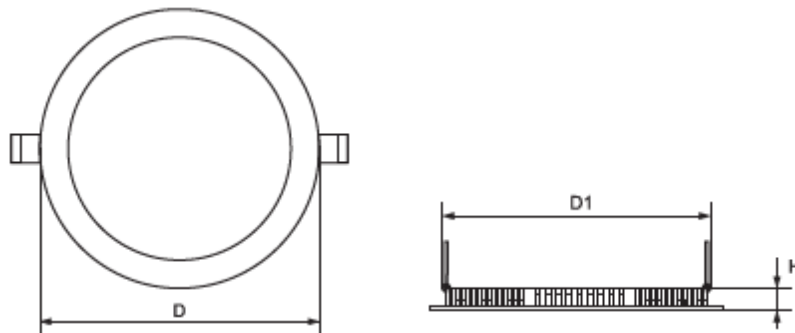

TECHNICAL SPECIFICATION

LED Panel ROUND WHITE

Technical data

- Power: 6W/12W/16W/21W/30W
- Rated voltage: 85V - 265V
- Power supply: control gear, DC device – driver
- LED type: SMD
- Light source: Epistar SMD2016
- Colour temperature: 2700-3000K / 4000-4300K
- Protection against dust and moisture: IP40
- Housing: white aluminum frame
- Diffuser: even distribution of lights
- Installation: built-in
- Long life: 30000 hours
- Power factor: $\lambda > 0.8$
- Starting time: $< 0.5s$
- Beam angle: 120°
- Colour rendering index: $Ra \geq 80$

Variants and dimensions

Watt	LED chip lumens(lm) / LED (pcs)	Whole fixture lumens (lm)	Colour temp. (K)	Colour body	Size			Catalogue number	Packin g (pcs)
					D	H	D1		
6W	27 / 30	480	4000-4300	white	105	21	90	99LED609	60
6W	27 / 30	480	2700-3000	white	105	21	90	99LED610	60
12W	27 / 60	960	4000-4300	white	145	21	130	99LED611	40
12W	27 / 60	960	2700-3000	white	145	21	130	99LED612	40
16W	27 / 75	1280	4000-4300	white	192	21	175	99LED614	20
16W	27 / 75	1280	2700-3000	white	192	21	175	99LED615	20
21W	27 / 100	1680	4000-4300	white	225	21	205	99LED617	20
21W	27 / 100	1680	2700-3000	white	225	21	205	99LED618	20
30W	27 / 120	2400	4000-4300	white	300	21	280	99LED620	20
30W	27 / 120	2400	2700-3000	white	300	21	280	99LED621	20